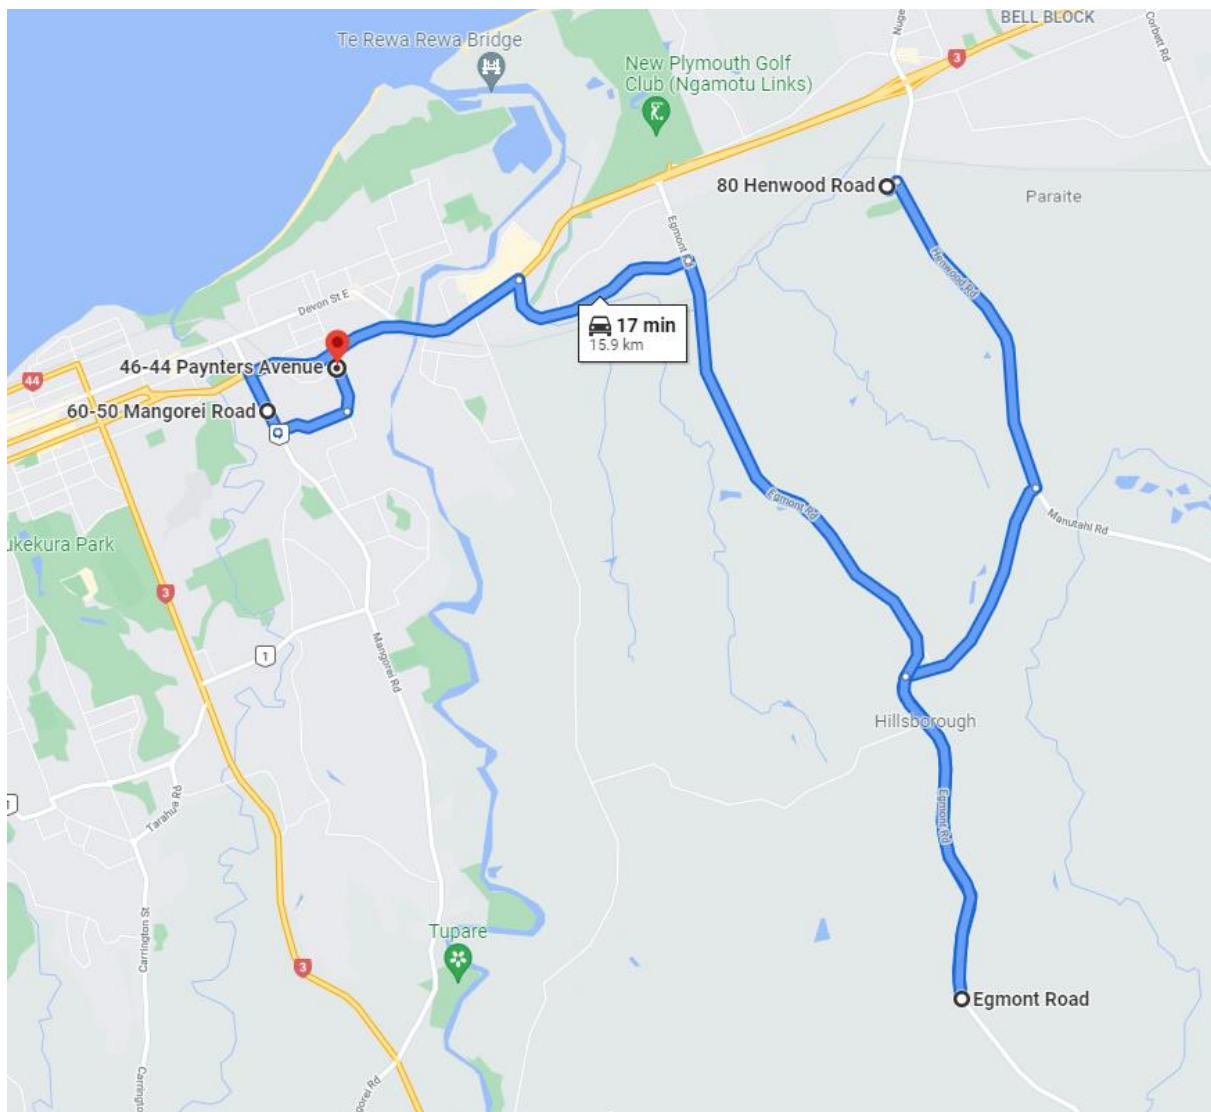

Bus # D070402

Morning

- 07:40 Starts 67 Henwood Rd
- Egmont Rd up to Waiwakaiho Rd
- NPGHS - Connect to Bus # D070407 for NPBHS and Highlands
- SHGC

Afternoon

- Starts Highlands 15:15
- NPBHS
- NPGHS – Connect with D070407 (from FDMC to Smart/Corbett Rds) and D070412 (to Mangorei Rd)
- SHGC
- Egmont Rd
- Henwood Rd

Morning